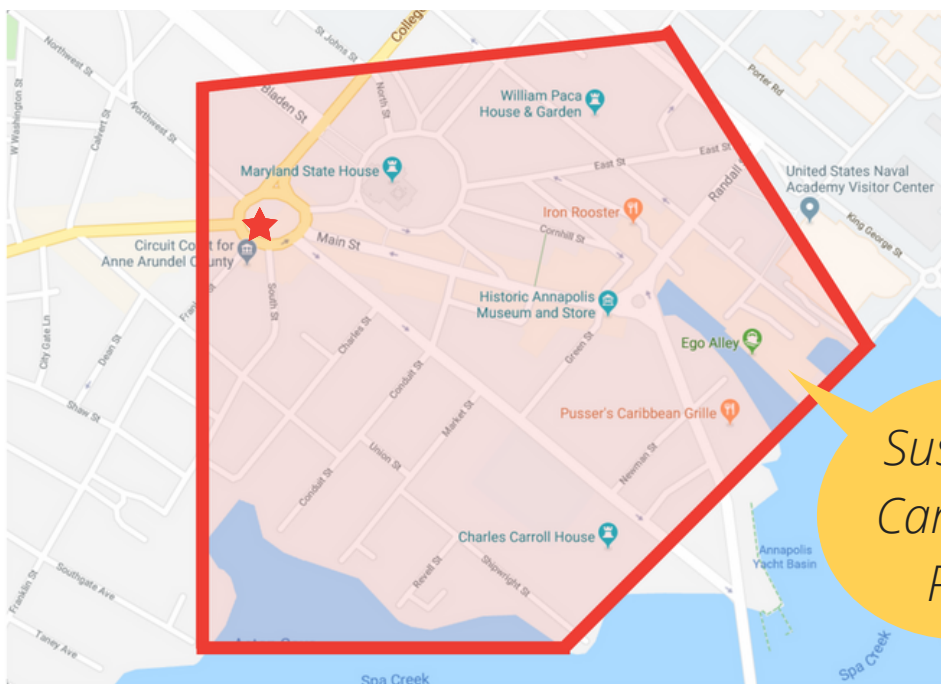

PAINT ANNAPOLIS 2019

DUELING BRUSHES

Public Artists

7:30-9 am: registration

Report to MFA Circle Gallery at 7:30. Please bring the canvases or paper you plan to use for Dueling Brushes with you so they may be stamped.

9-11:30 am: painting

Artists are free to paint anywhere in the assigned area. Please check the Dueling Brushes map below to make sure you are in the boundaries.

11:30am-noon: judging and awards

Judging will begin promptly at 11:30pm. [All artwork must be displayed on an easel (provided by artist)](#) at Susan B Campbell Park to be considered for awards.

12:30-2pm: exhibition

Artwork will be exhibited and for sale from noon until 2pm at Susan B Campbell Park.

Framed artwork may be brought to 75 Maryland Avenue after the event between 1:30-3:00pm for hanging (it will hang until June 30th).

Artwork must meet MFA Exhibition guidelines

*Susan B
Campbell
Park*