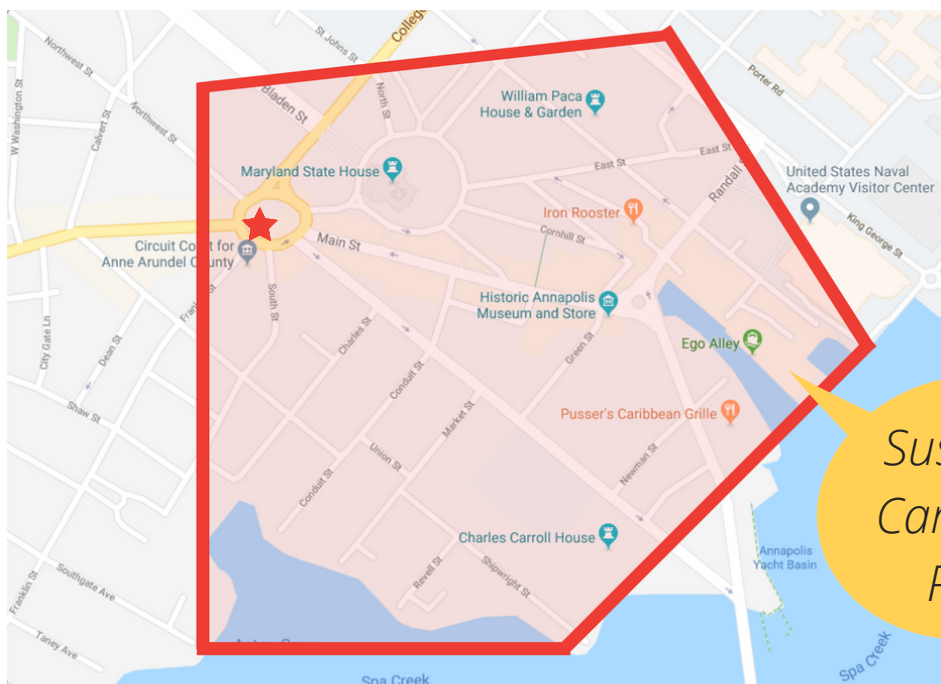

PAINT ANNAPOLIS 2019

DUELING BRUSHES

Public Artists

7:30-9 am: registration

Report to MFA Circle Gallery at 7:30. Please bring the canvases or paper you plan to use for Dueling Brushes with you so they may be stamped.

9-11:30 am: painting

Artists are free to paint anywhere in the assigned area. Please check the Dueling Brushes map below to make sure you are in the boundaries.

11:30am-noon: judging and awards

Judging will begin promptly at 11:30pm. [All artwork must be framed and displayed on an easel (provided by artist)](#) at Susan B Campbell Park to be considered for awards.

12:30-2pm: exhibition

Artwork will be exhibited and for sale from noon until 2pm at Susan B Campbell Park.

Susan B
Campbell
Park